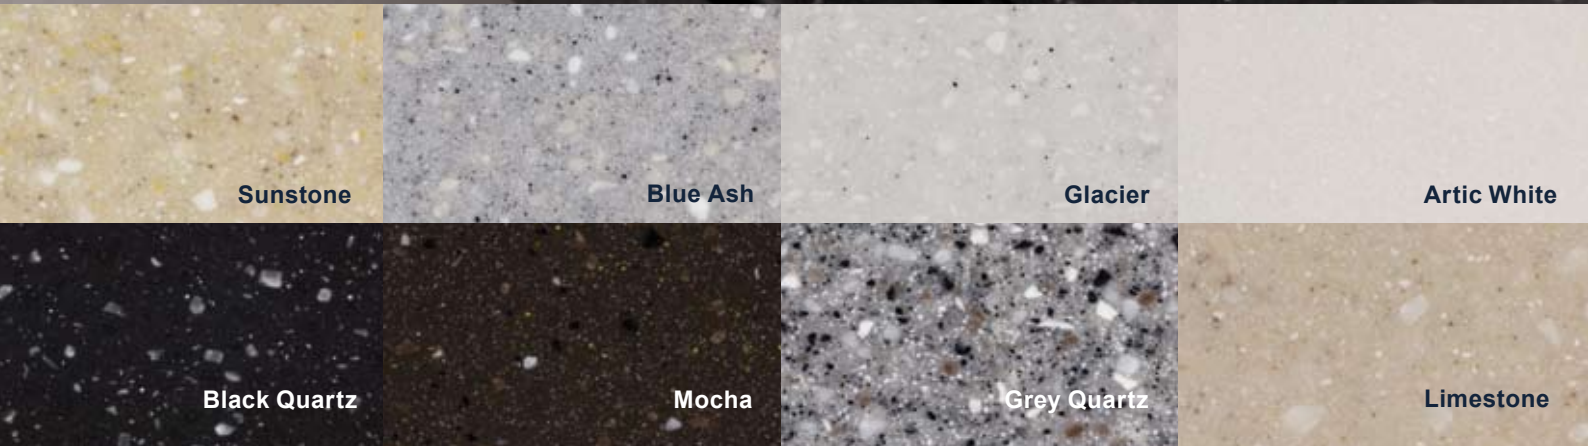

LAMFAB
LAMINATE FABRICATORS PTY LTD

*acristone*TM BENCHTOPS

Sunstone

Blue Ash

Glacier

Artic White

Black Quartz

Mocha

Grey Quartz

Limestone

This solid surface acrylic has many advantages, it is widely used in private homes, public construction, including luxury hotels, airports, banks, entertainment venues and home furnishing areas. 8 finishes to choose from.