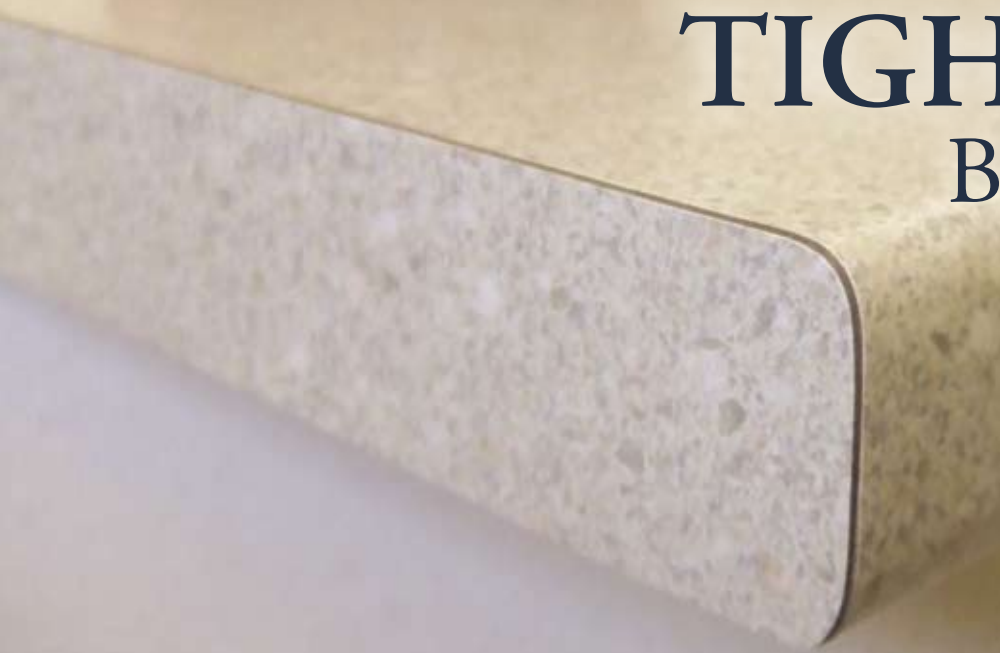

LAMFAB
LAMINATE FABRICATORS PTY LTD

TIGHTFORM BENCHTOPS

LAMINEX	Pure Calcite Carrara Silica Mist Crystal Frost Ash Dust	Platinum Micro Ferro Ash Silica Haze Glacier Stone Sand Pebble	Limestone Mineral Harmony Natural Quartz Brook Pebble Stipple Seal	Mocha Feldspar Jet Terrazzo Espresso Feldspar Roman Marble
DUROPAL	After Eight Maple Apple Aurora Alder Blue Aran Grey Black Granite Cognac Pear Cream Beige Glacial Storm	Havana Cherry Java Redwood Jurassic Marble Kashmir Beige Larvik Light Apple Mars Rust Natural Cedar	Nat. Mountain Maple Natural Pear Oyster Sand Peartree Star Black Swiss pear Tarus Sand Tarus Stone	Tuscan Granite Venician Granite Virginia Bronze Virginia Gold Virginia Mocha Welsh Slate White Myriad
HVG CRESTYLE	Salmon Granite Volcanic Marble Red Granite Grey Coral Grey Tranas Fior De Pesco Pacific Stone Bulnes Inari Granite Tarna Tourmalet	Everest Monza Onitheata Green Marble Bernini Coran Madrid Jade Madrid Turquesa Pescara Cafe Flax Gauze Natural Canvas	Light Gauze Metallic Gauze Azul Granite Basalt Slate Butterum Granite Periato Granite Jamocha Granite Blue Quartz White Quartz Aranda Grey Travertine	Ubatuba Granite Labrador Granite Basalt Stone Himalayan Slate Quartz Envision Pebble Envision Arizona Sand Millstar Cream
WILSONART	Antique Roca Artesia Blackstar Granite Blue Topaz Brazilian Topaz Canyon Zephyr Carbon EV Cesium EV Citrine Topaz Copper EV Crystal Topaz Desert Zephyr Evening Tigris Fieldstone	Fusion Maple Garden Oasis Gold EV Graphite Nebula Greystone Imperial Topaz Kalahari Topaz Krypton EV Limestone Lithium EV Loden Zephyr Majestic Topaz Mesa Blanca Mesa Desert	Mesa Flint Mesa Gold Mesa Midnight Mesa Sunrise Mesa Twilight Mesa Verte Mission Sand Mission Stucco Misted Zephyr Mystique Marine Natural Roca Navy Legacy Neutral Glace Nickel EV	Oxygen EV Radium EV Silicon EV Smokey Topaz Sunstone Terra Roca Titanium EV Tumbled Roca Tungsten EV Villa Roca Willowstone